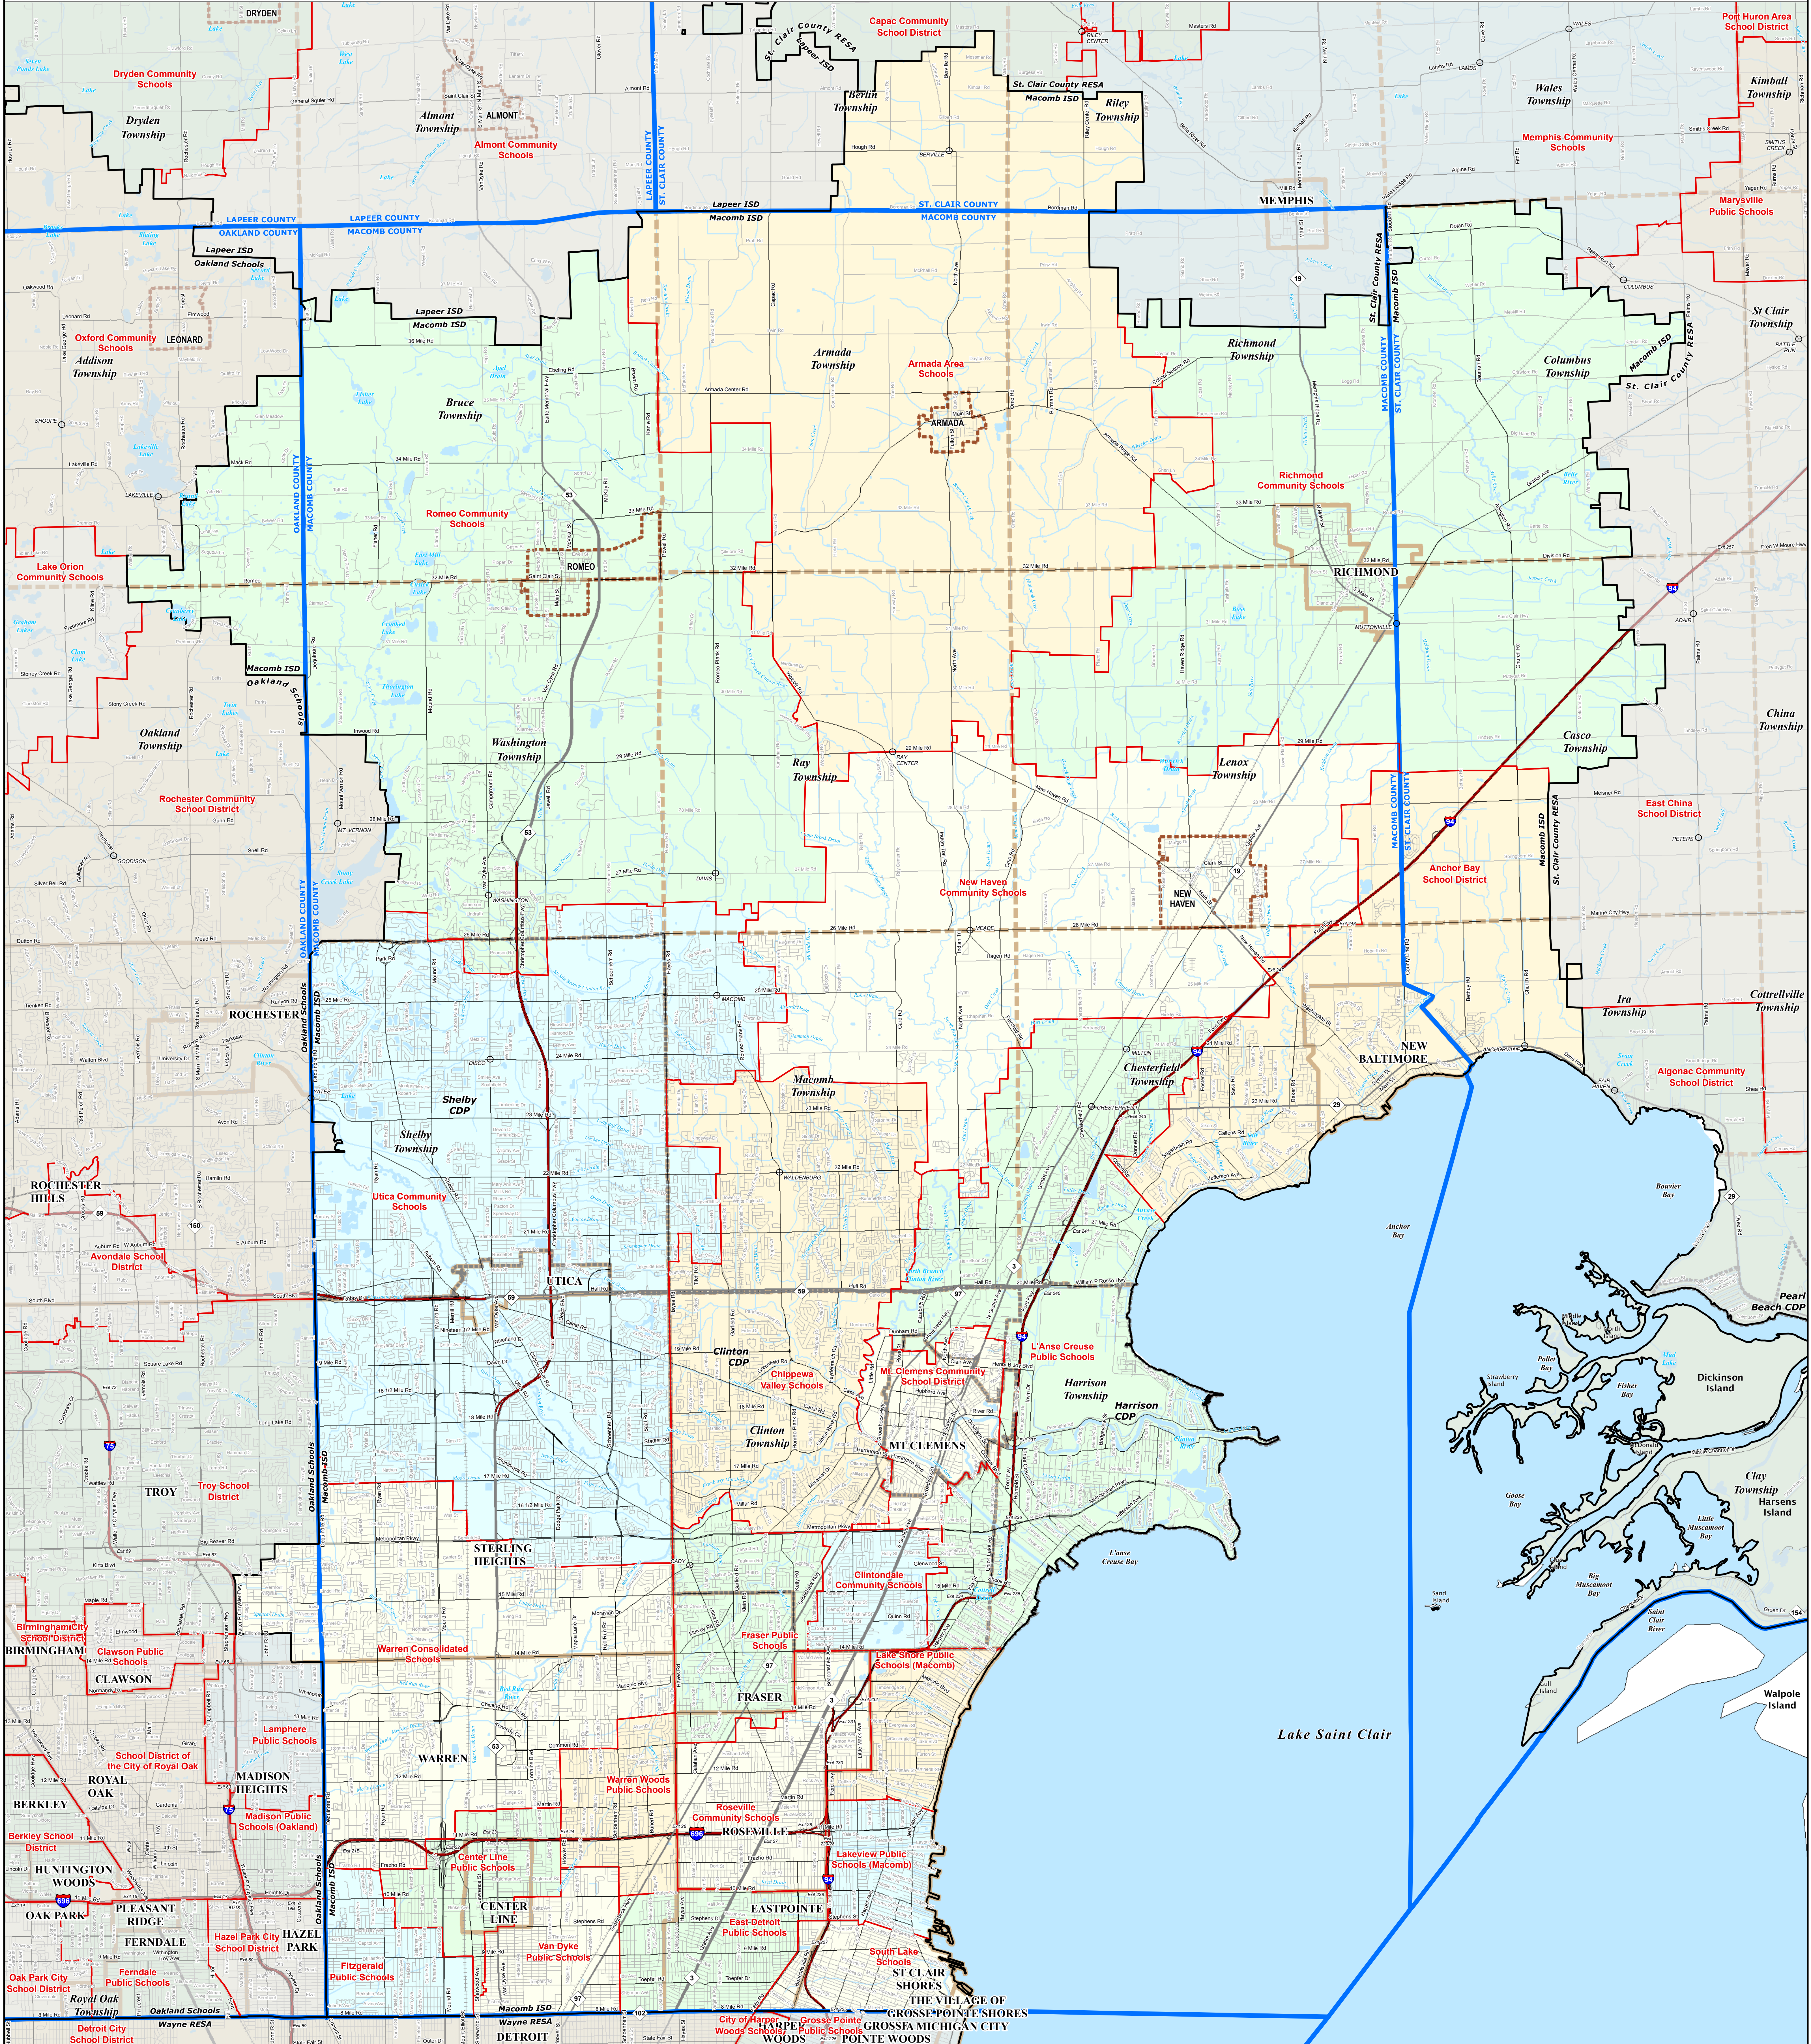

MACOMB ISD

0 2.5 5 Miles

*Notes: Non K-12 School Districts identified with Asterisk (*) in Name

11/18/13

Legend

- Intermediate School District
- School District
- City
- Township
- Village
- Census Designated Place
- County
- Unincorporated Place
- Freeway
- Primary Road
- Local Road
- Railroad
- Water Feature
- River, Stream, or Drain

Source: Michigan Geographic Framework, v13a